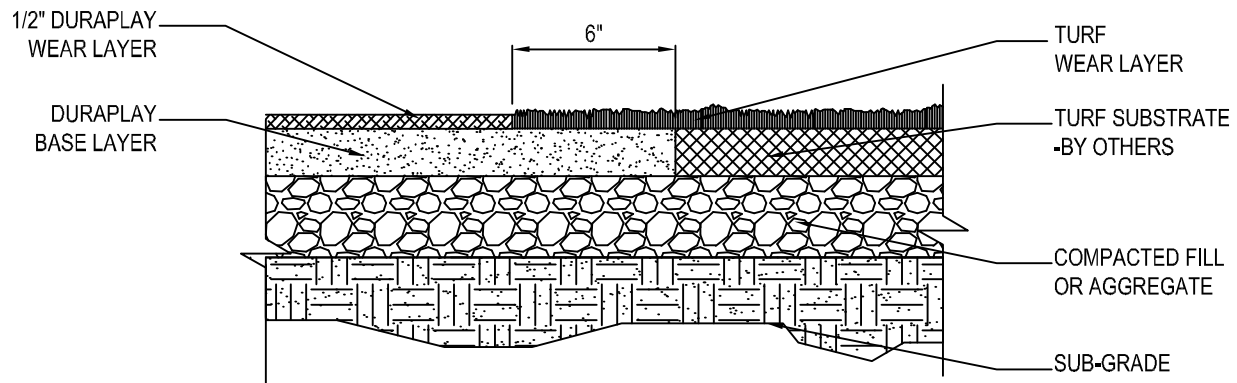

DURAPLAY SAFETY SURFACES  
1818 FLITE ACRES ROAD  
WIMBERLEY, TX 78676  
PHONE: (512) 847-2473  
FAX: (512) 847-9577  
www.duraplay.net

**NOTES:**

1. INSTALLATION TO BE COMPLETED IN ACCORDANCE WITH MANUFACTURER'S SPECIFICATIONS.
2. ALL DIMENSIONS ARE CONSIDERED TRUE AND REFLECT MANUFACTURER'S SPECIFICATIONS.
3. DO NOT SCALE DRAWING.
4. CONTRACTOR'S NOTE: FOR PRODUCT AND COMPANY INFORMATION VISIT [www.CADdetails.com/info](http://www.CADdetails.com/info) REFERENCE NUMBER 4661-013.